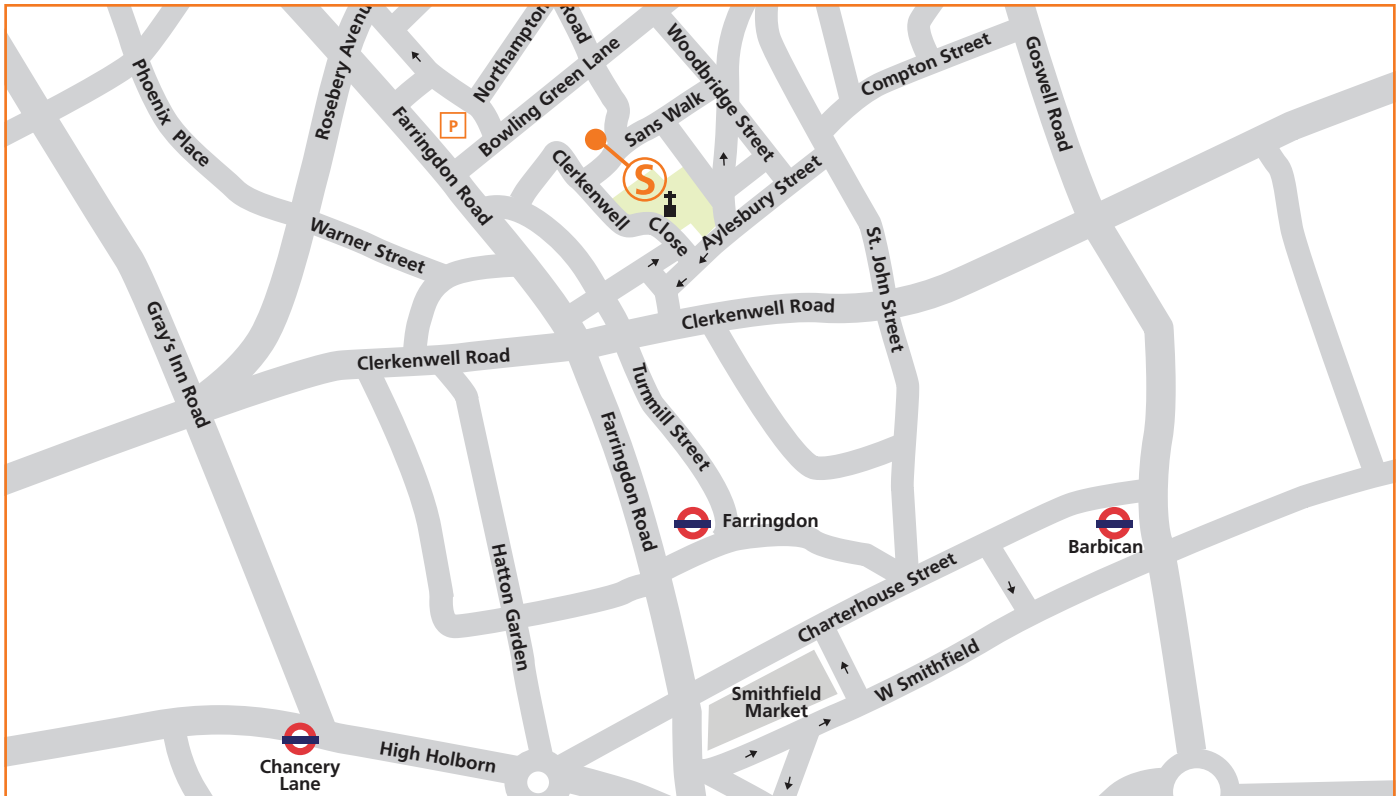

## How to find **Sterling London:**

### By Car

If you are coming in by car please be aware that the studio is located within the congestion charge zone.

### By Train

The nearest main line stations are St Pancras and Kings Cross. Thames Link comes into Farringdon station and connects with the London Underground.

### By Tube

The studio is located 5 mins walk from Farringdon Underground station which is served by the Hammersmith and City, Circle and Metropolitan lines.

[sterling-design.co.uk](http://sterling-design.co.uk)